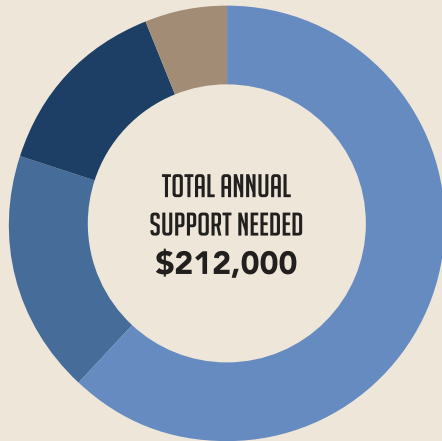

DOCTRINE

2000 Baptist Faith & Message

PROJECTED **TIMELINE**

BUDGET

By supporting our annual budget, you are helping us live, gather, send, and shepherd in Norfolk and beyond.

HELP US LIVE

Staff Salaries: \$125,000 (62% of budget)

HELP US GATHER

Operations: \$35,000 (18% of budget)

HELP US SEND

Missions & Church Planting: \$16,000 (8% of budget)

Local Outreach: \$12,000 (6% of budget)

HELP US SHEPHERD

Internal Ministry: \$12,000 (6% of budget)