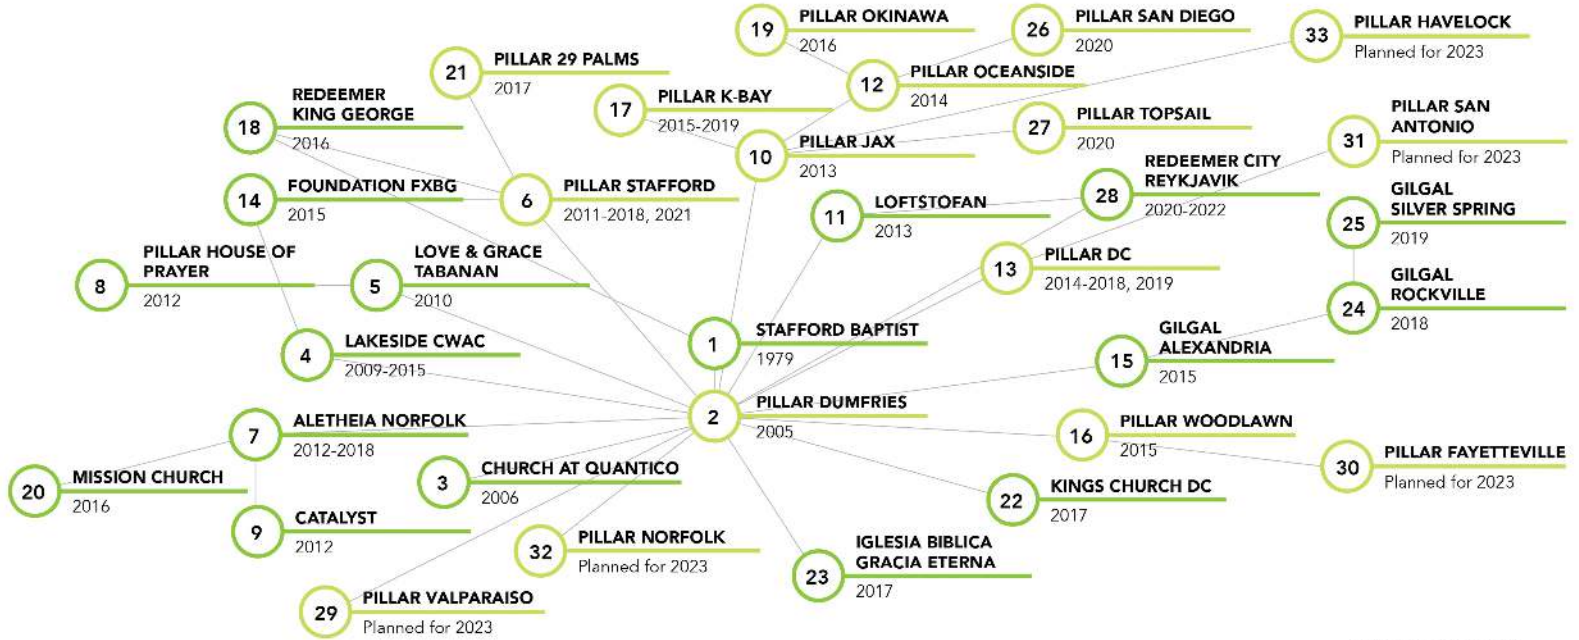

FUTURE LEADERSHIP

We are praying for another pastoral partner to join in ministry efforts for Norfolk, VA. Please help us pray for this man.

WHO WE ARE // **THE PRAETORIAN PROJECT**

The Praetorian Project is a family of multiplying churches in military communities worldwide. Because service members are frequently moved from one part of the world to the next, there is both a unique need AND a unique opportunity.

Learn more about the work and ministry of the Praetorian Project online at praetorianproject.org.

Pillar Church of Dumfries was founded in 2005 as a church plant out of Stafford Baptist Church. In line with its vision to be a multiplying church focused on the military, Pillar Dumfries has started over 30 churches in areas with high military populations worldwide, and many of these churches have then planted more churches. This story is depicted below as a church family tree.

PILLAR CHURCH *Family Tree*

CITY PROFILE // NORFOLK

237,045

POPULATION OF NORFOLK

1,768,956

POPULATION OF
TIDEWATER REGION

Over **100,000** active duty military and dependants.

Home to over **24,989** veterans.